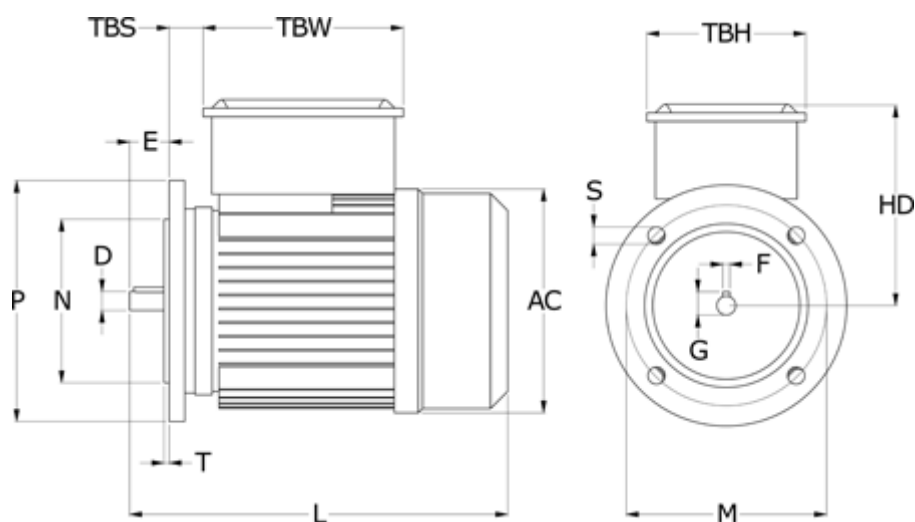

Data Sheet

Article number: 25075464109

Description: Kleedrive MY802-4 0.75kw 1400 rpm
1x230V 50HZ IP55 B5

Measures

AA = 160	K = 10x13	TBS = 31.75
AC = 163	L = 290	TBW = 140.5
AD = 226	M = 165	
D = 19	N = 130	
E = 40	P = 200	
F = 6	S = 12	
G = 15.5	T = 3.5	
HD = 146	TBH = 110.5	